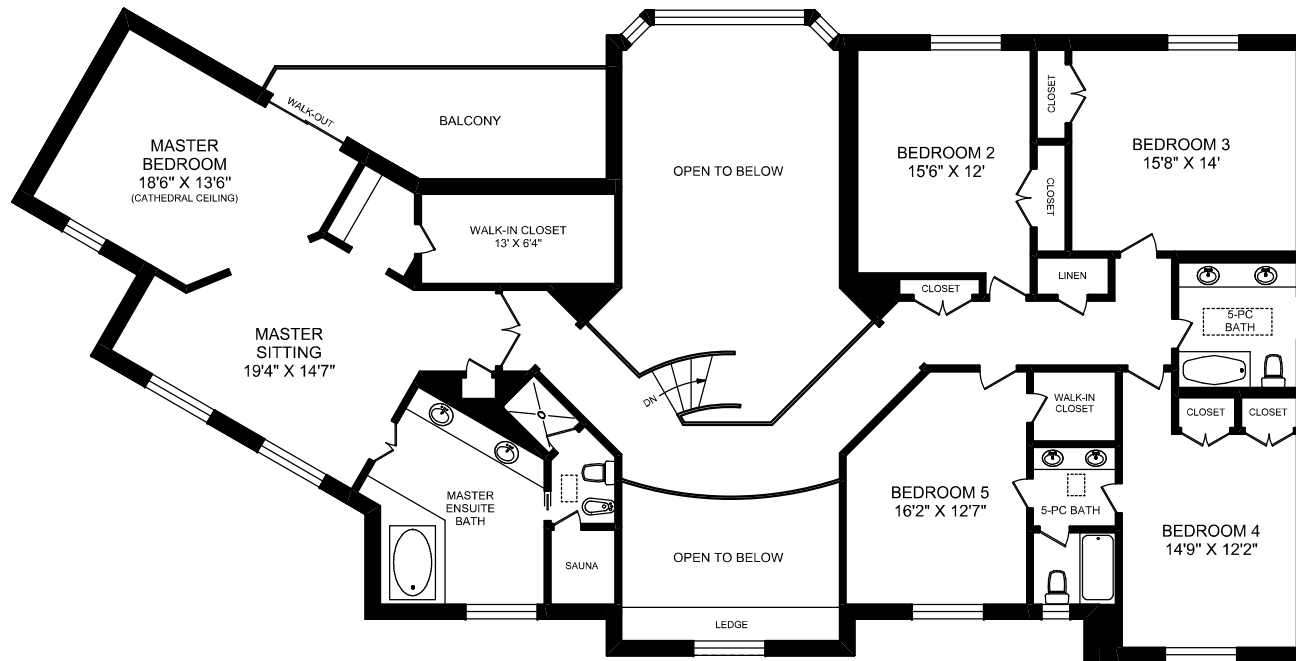

9 LAFAYETTE PLACE

**SECOND FLOOR**  
**2837 SQUARE FEET**  
(OPEN TO BELOW EXCLUDED)

0 5  
FEET  
**truPlan**  
416 573 2096  
E & O.E.  
Floor plan may not be 100% accurate.