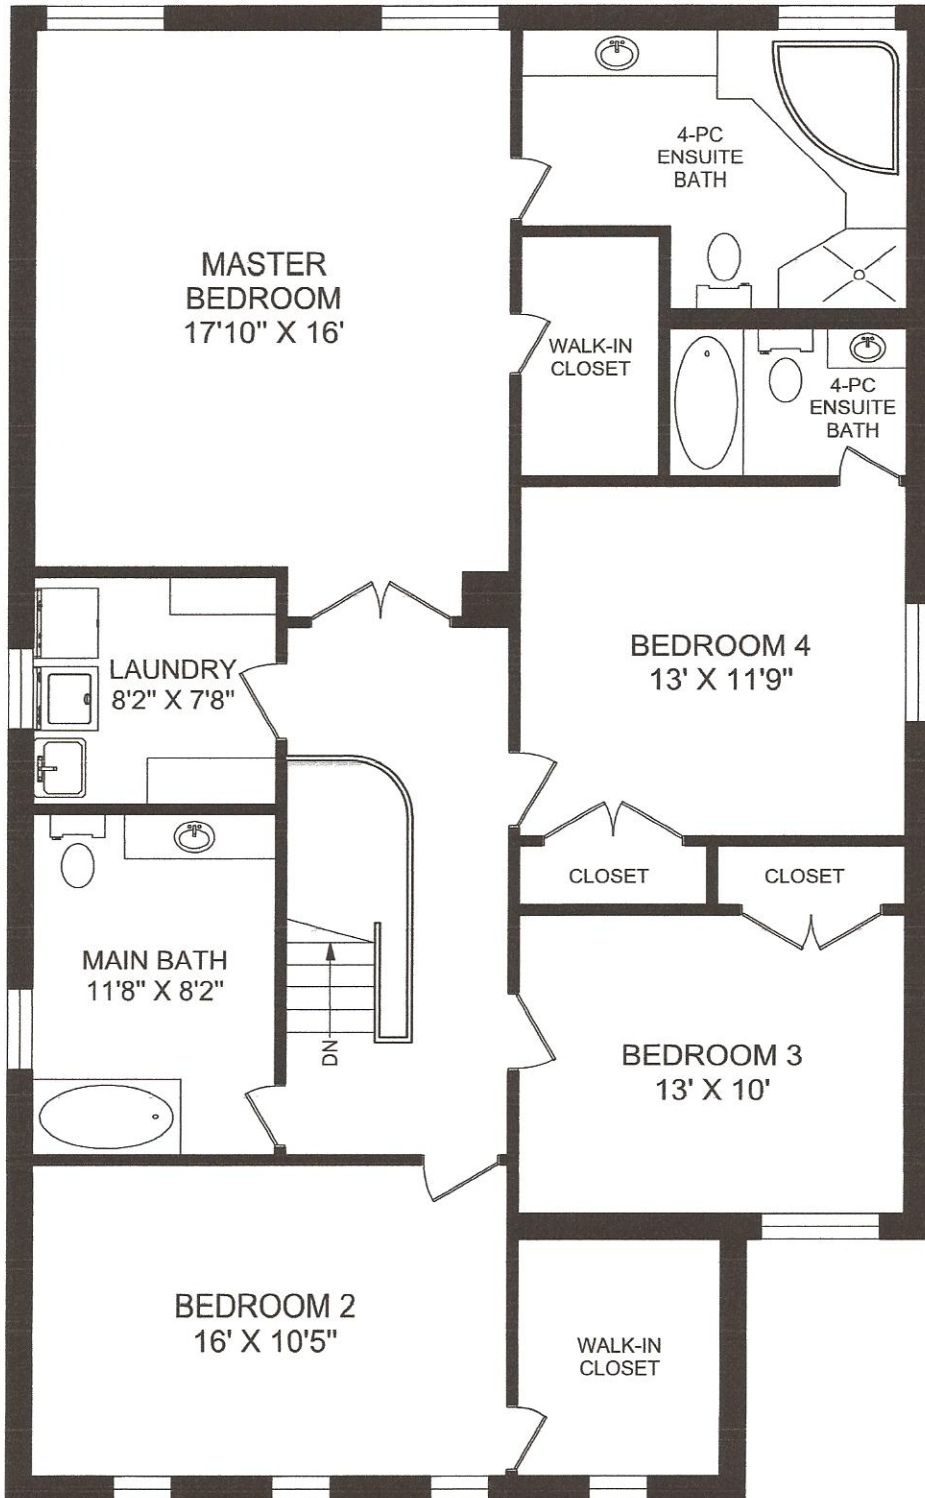

9 O'HARA CRESCENT

MAIN FLOOR
1303 SQUARE FEET

TRUPLAN
416 573 2096
E & O.E.

Floor plan may not be 100% accurate.

9 O'HARA CRESCENT

SECOND FLOOR
1502 SQUARE FEET

TRUPLAN
416 573 2096
E & O.E.

Floor plan may not be 100% accurate.

9 O'HARA CRESCENT

LOWER LEVEL
1303 SQUARE FEET

TRUPLAN
416 573 2096
E & O.E.

Floor plan may not be 100% accurate.