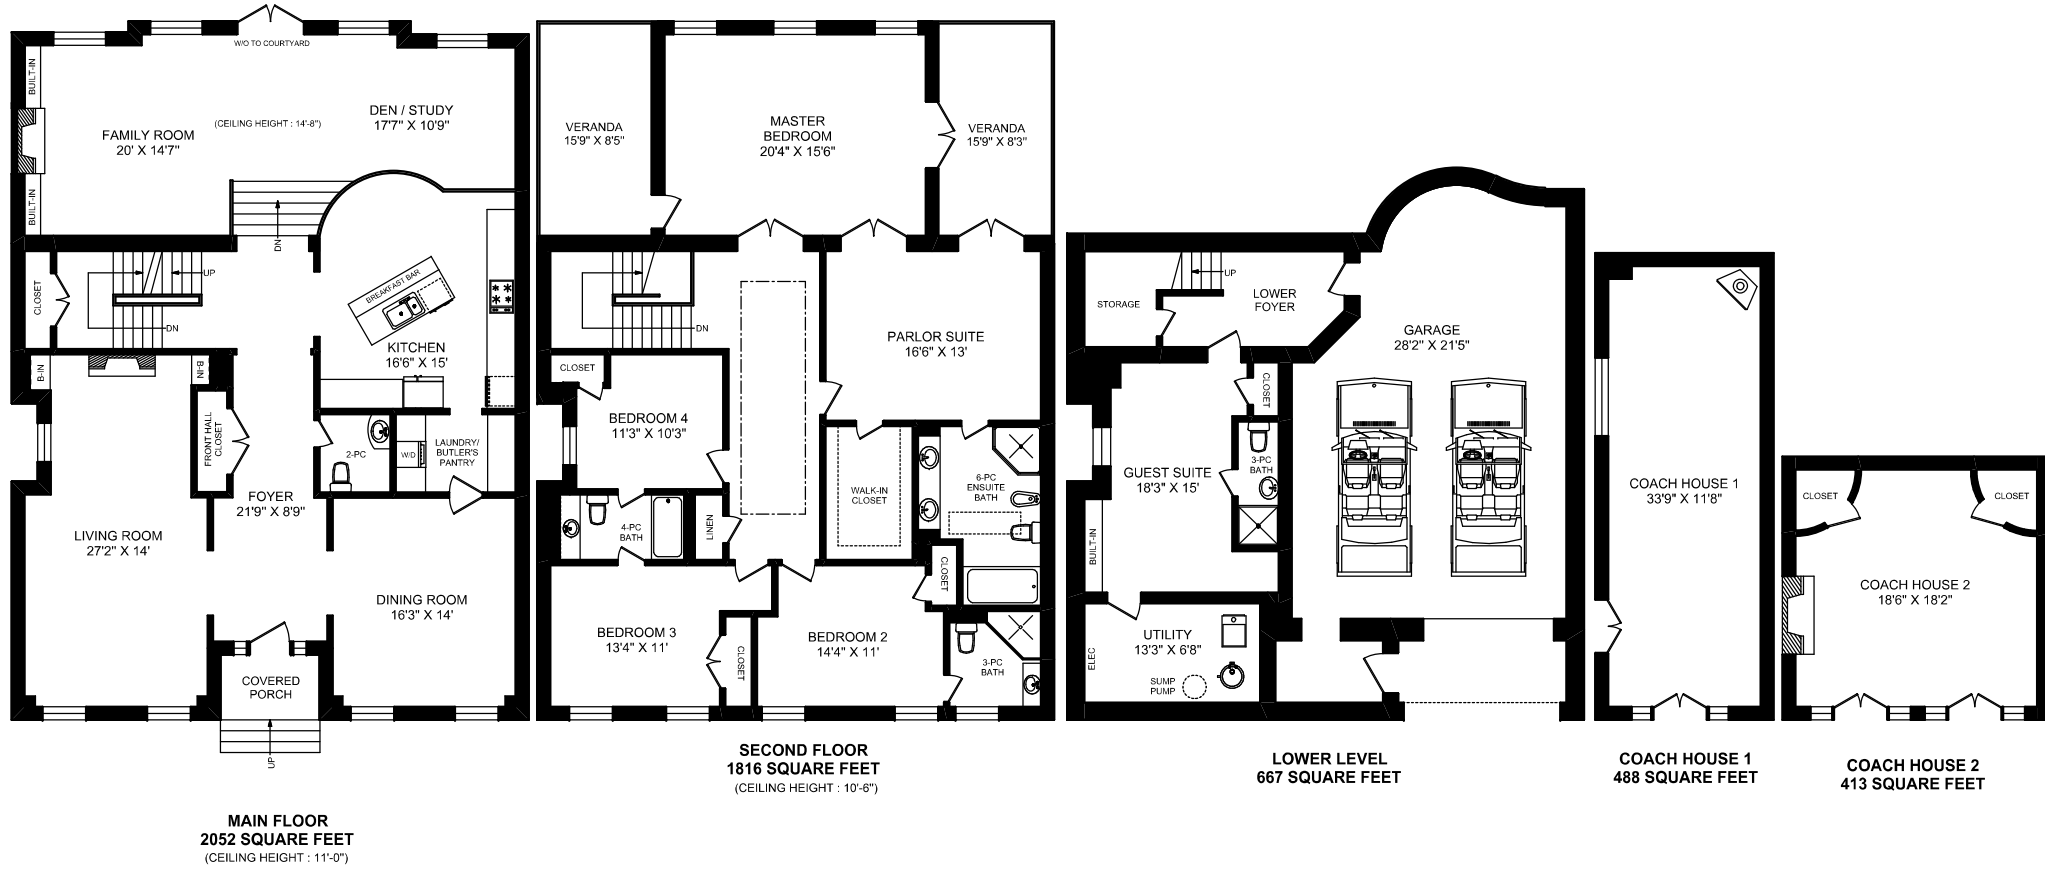

65 FOREST HILL ROAD

Loren Ackerman  
 Jamie Sarner  
 Sales Representatives  
 Royal LePage R.E.S. Ltd./  
 Johnston & Daniel Division, Brokerage  
 (416) 488-2121

Plan size may vary by 100% accuracy