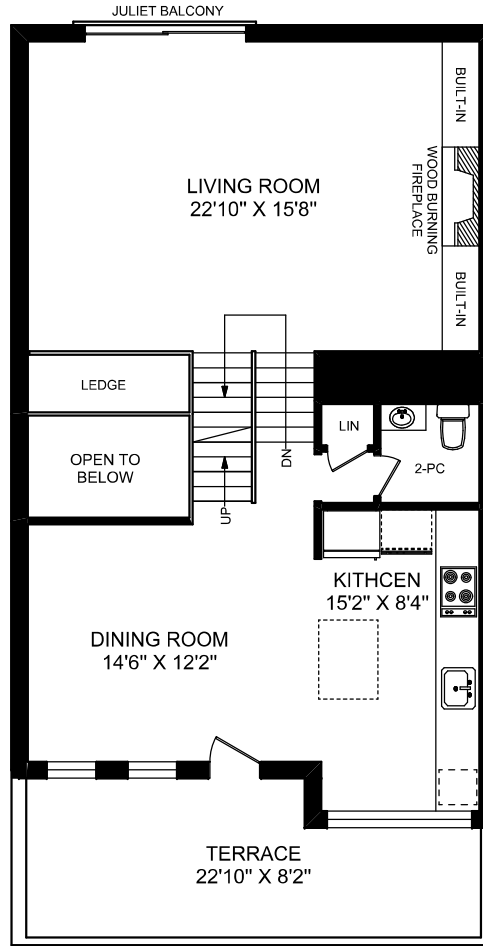

# 55A ROWANWOOD AVENUE

**LOWER LEVEL**  
232 SQUARE FEET

**GROUND LEVEL**  
657 SQUARE FEET

**MAIN LEVEL**  
954 SQUARE FEET

**UPPER LEVEL**  
933 SQUARE FEET

**TEAMLA**

Loren Ackerman & Jacob Kafri  
Sales Representatives

Floor plan may not be 100% accurate.