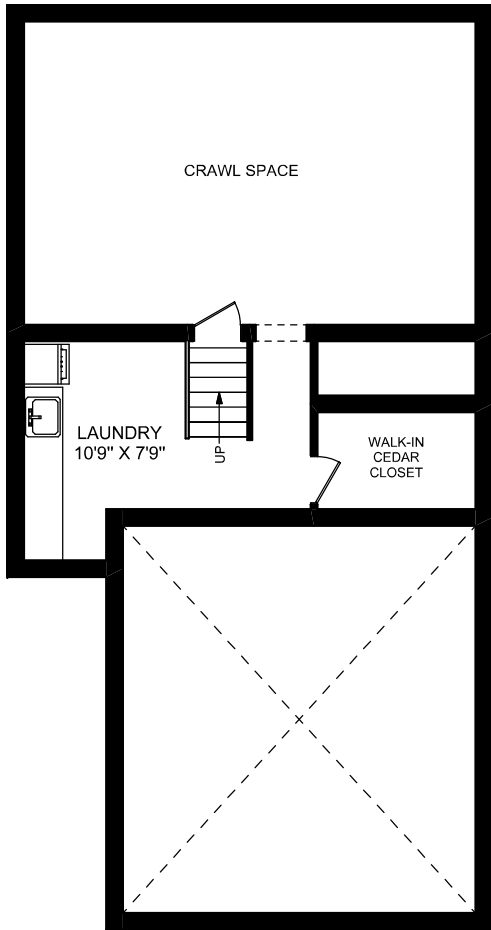

# 55A ROWANWOOD AVENUE

**LOWER LEVEL**  
232 SQUARE FEET

**GROUND LEVEL**  
657 SQUARE FEET

**MAIN LEVEL**  
954 SQUARE FEET

**UPPER LEVEL**  
933 SQUARE FEET

**TEAMLA**

Loren Ackerman & Jacob Kafri  
Sales Representatives

Floor plan may not be 100% accurate.