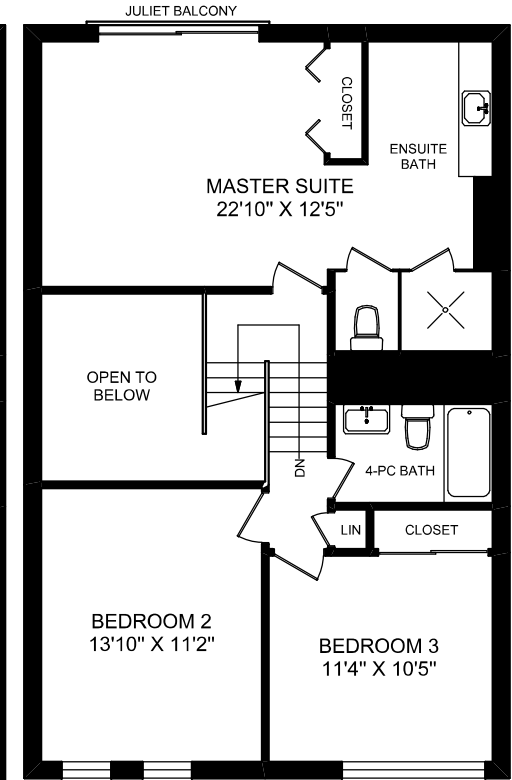

# 55A ROWANWOOD AVENUE

**LOWER LEVEL**  
232 SQUARE FEET

**GROUND LEVEL**  
657 SQUARE FEET

**MAIN LEVEL**  
954 SQUARE FEET

**UPPER LEVEL**  
933 SQUARE FEET

**TEAMLA**

Loren Ackerman & Jacob Kafri  
Sales Representatives

Floor plan may not be 100% accurate.