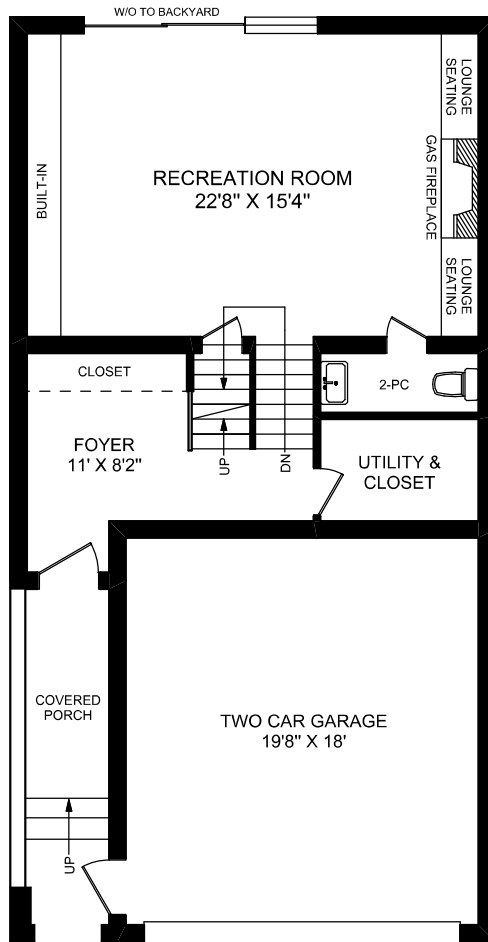

# 55A ROWANWOOD AVENUE

**LOWER LEVEL**  
232 SQUARE FEET

**GROUND LEVEL**  
657 SQUARE FEET

**MAIN LEVEL**  
954 SQUARE FEET

**UPPER LEVEL**  
933 SQUARE FEET

**TEAMLA**

Loren Ackerman & Jacob Kafri  
Sales Representatives

Floor plan may not be 100% accurate.