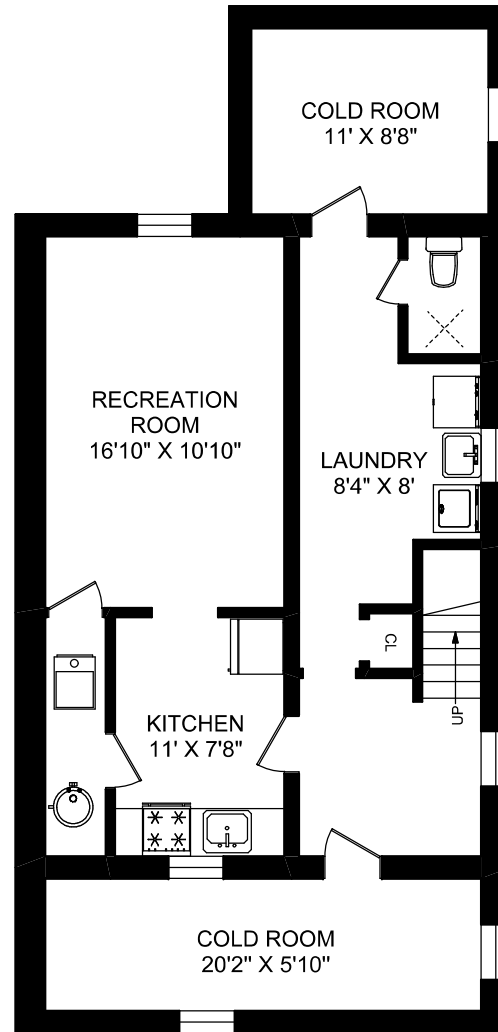

170 NORTHCLIFFE BOULEVARD

MAIN FLOOR
807 SQUARE FEET

SECOND FLOOR
852 SQUARE FEET

LOWER LEVEL
674 SQUARE FEET
(COLD ROOMS EXCLUDED)

TEAMLA

Loren Ackerman & Jacob Kafri
Sales Representatives

ROYAL LEPAGE R.E.S. LTD.,
Johnston & Daniel Division, Brokerage
477 Mount Pleasant Road
Toronto, ON M4S 2L2