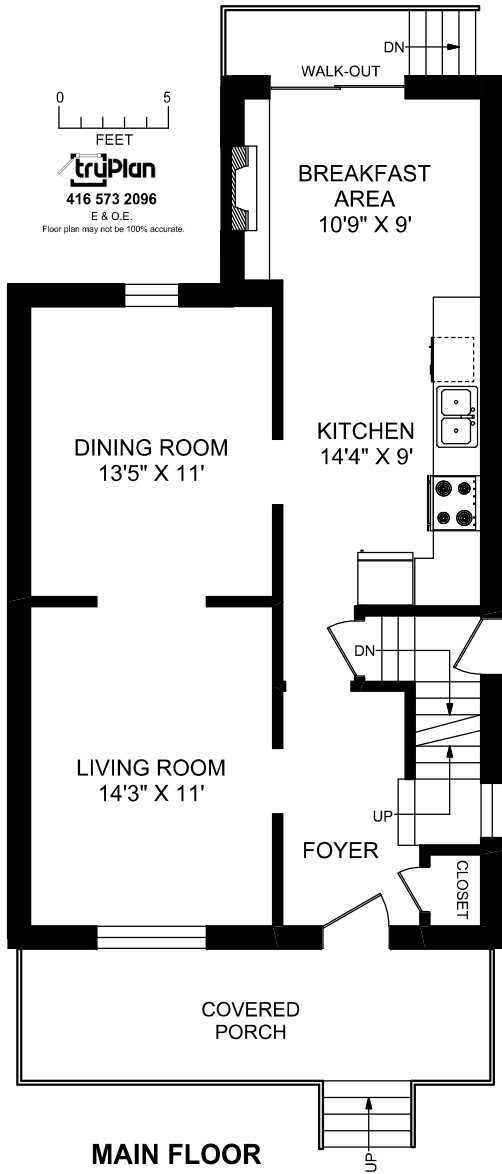

170 NORTHCLIFFE BOULEVARD

MAIN FLOOR
807 SQUARE FEET

SECOND FLOOR
852 SQUARE FEET

LOWER LEVEL
674 SQUARE FEET
(COLD ROOMS EXCLUDED)

TEAMLA

Loren Ackerman & Jacob Kafri
Sales Representatives

ROYAL LEPAGE R.E.S. LTD.,
Johnston & Daniel Division, Brokerage
477 Mount Pleasant Road
Toronto, ON M4S 2L2