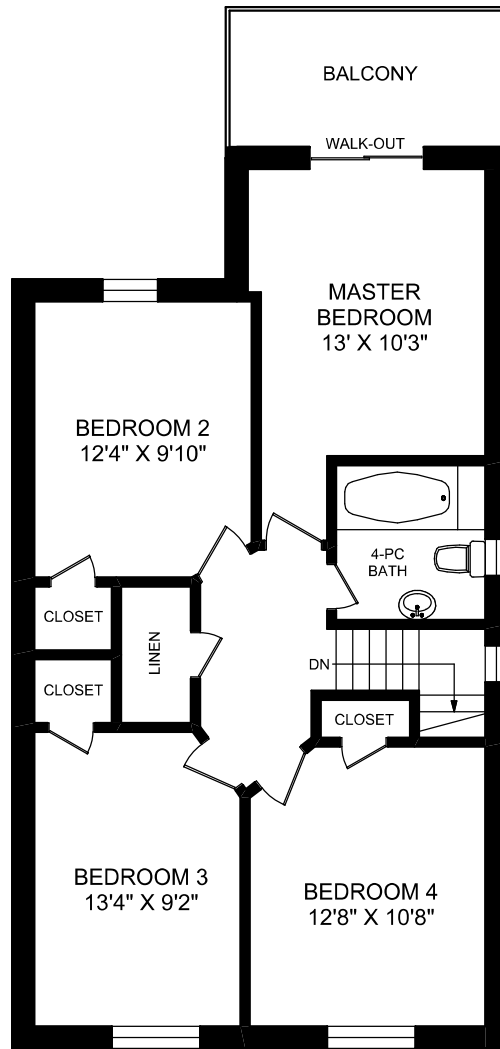

170 NORTHCLIFFE BOULEVARD

MAIN FLOOR
807 SQUARE FEET

SECOND FLOOR
852 SQUARE FEET

LOWER LEVEL
674 SQUARE FEET
(COLD ROOMS EXCLUDED)

TEAMLA

Loren Ackerman & Jacob Kafri
Sales Representatives

ROYAL LEPAGE R.E.S. LTD.,
Johnston & Daniel Division, Brokerage
477 Mount Pleasant Road
Toronto, ON M4S 2L2