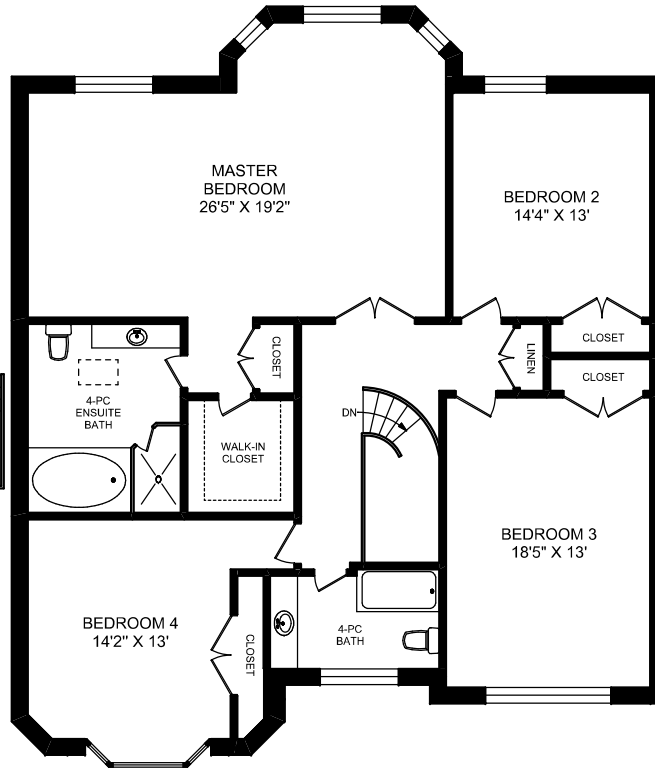

15 TANGREEN CIRCLE

Loren Ackerman & Jacob Kafri
Sales Representatives
Royal LePage R.E.S. Ltd./
Johnston & Daniel Division, Brokerage
(416) 489-2121

truPlan
416 573 2096
E & O.E.

Floor plan may not be 100% accurate.