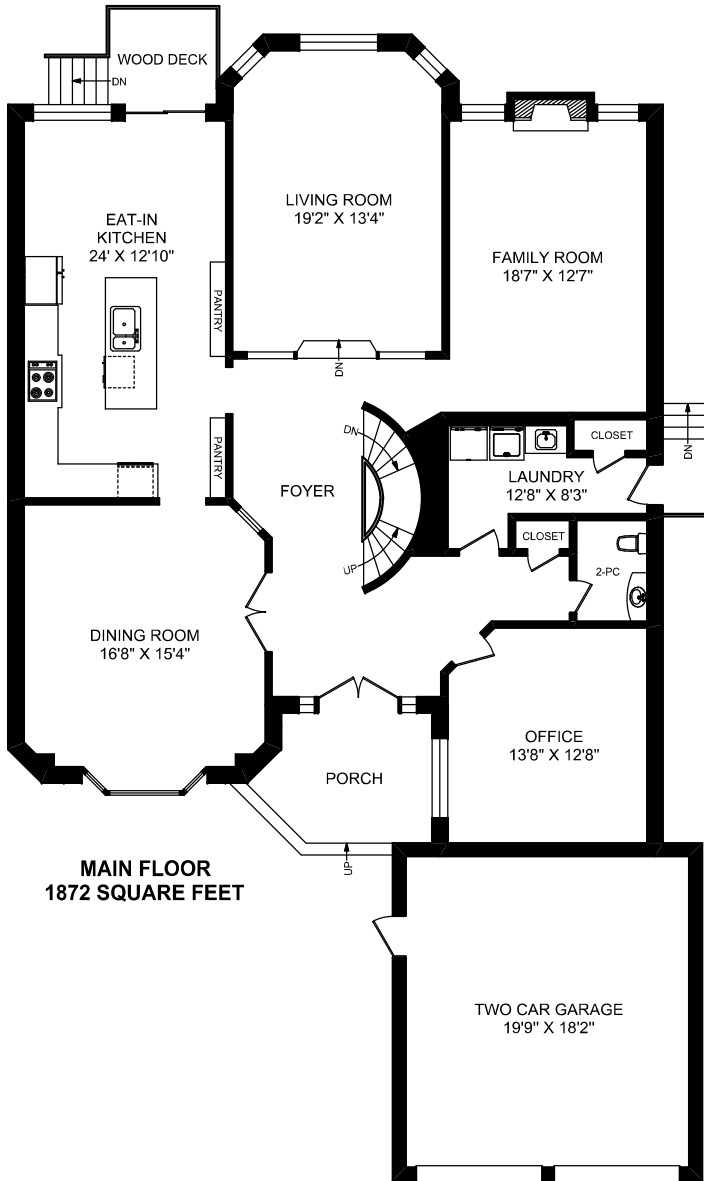

15 TANGREEN CIRCLE

Loren Ackerman & Jacob Kafri
Sales Representatives
Royal LePage R.E.S. Ltd./
Johnston & Daniel Division, Brokerage
(416) 489-2121

truPlan
416 573 2096
E & O.E.

Floor plan may not be 100% accurate.