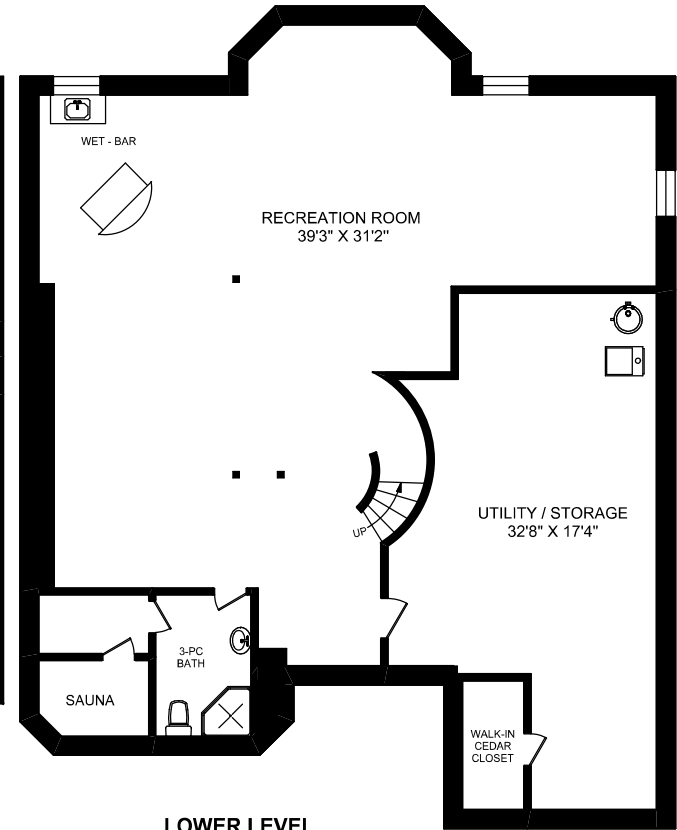

15 TANGREEN CIRCLE

Loren Ackerman & Jacob Kafri
Sales Representatives
Royal LePage R.E.S. Ltd./
Johnston & Daniel Division, Brokerage
(416) 489-2121

truPlan
416 573 2096
E & O.E.

Floor plan may not be 100% accurate.