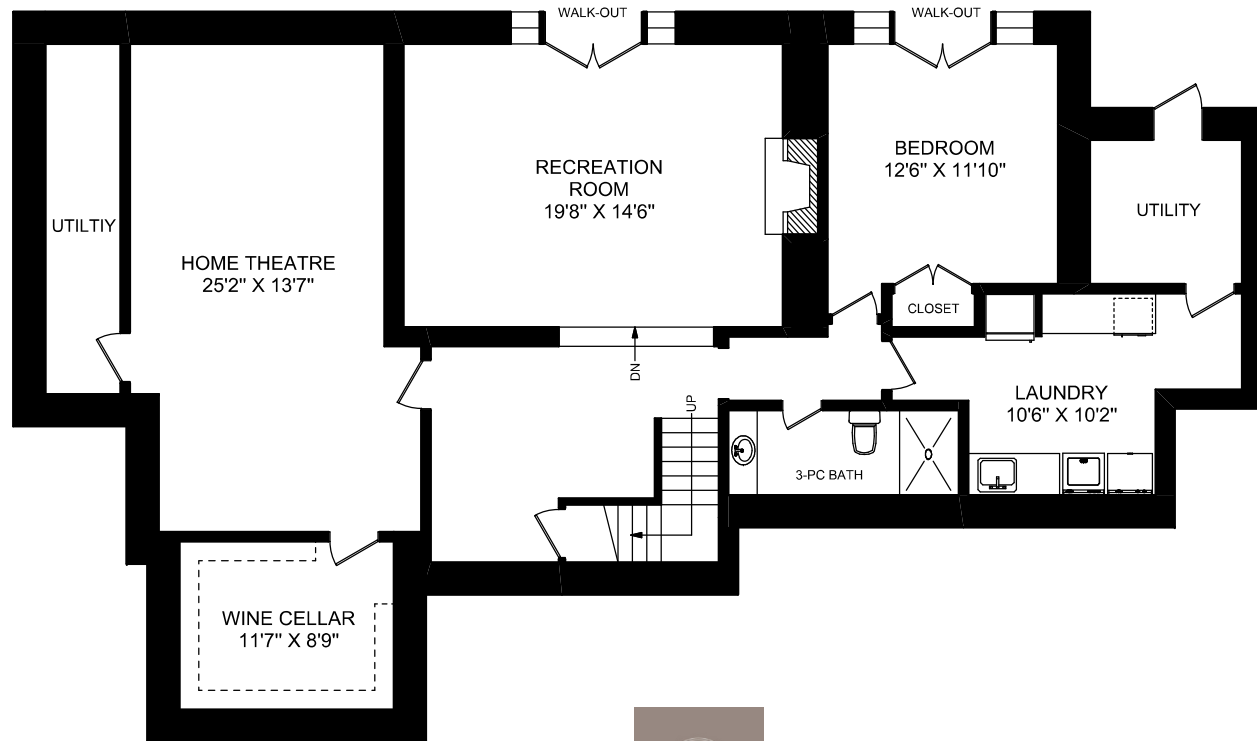

102 GLEN ROAD

LOWER LEVEL
1857 SQUARE FEET

TEAMLA

Loren Ackerman & Jacob Kafri
Sales Representatives

ROYAL LEPAGE R.E.S. LTD.,
Johnston & Daniel Division, Brokerage
477 Mount Pleasant Road
Toronto, ON M4S 2L2

Direct: 416.300.4711
Office: 416.489.2121
Email: info@teamla.ca