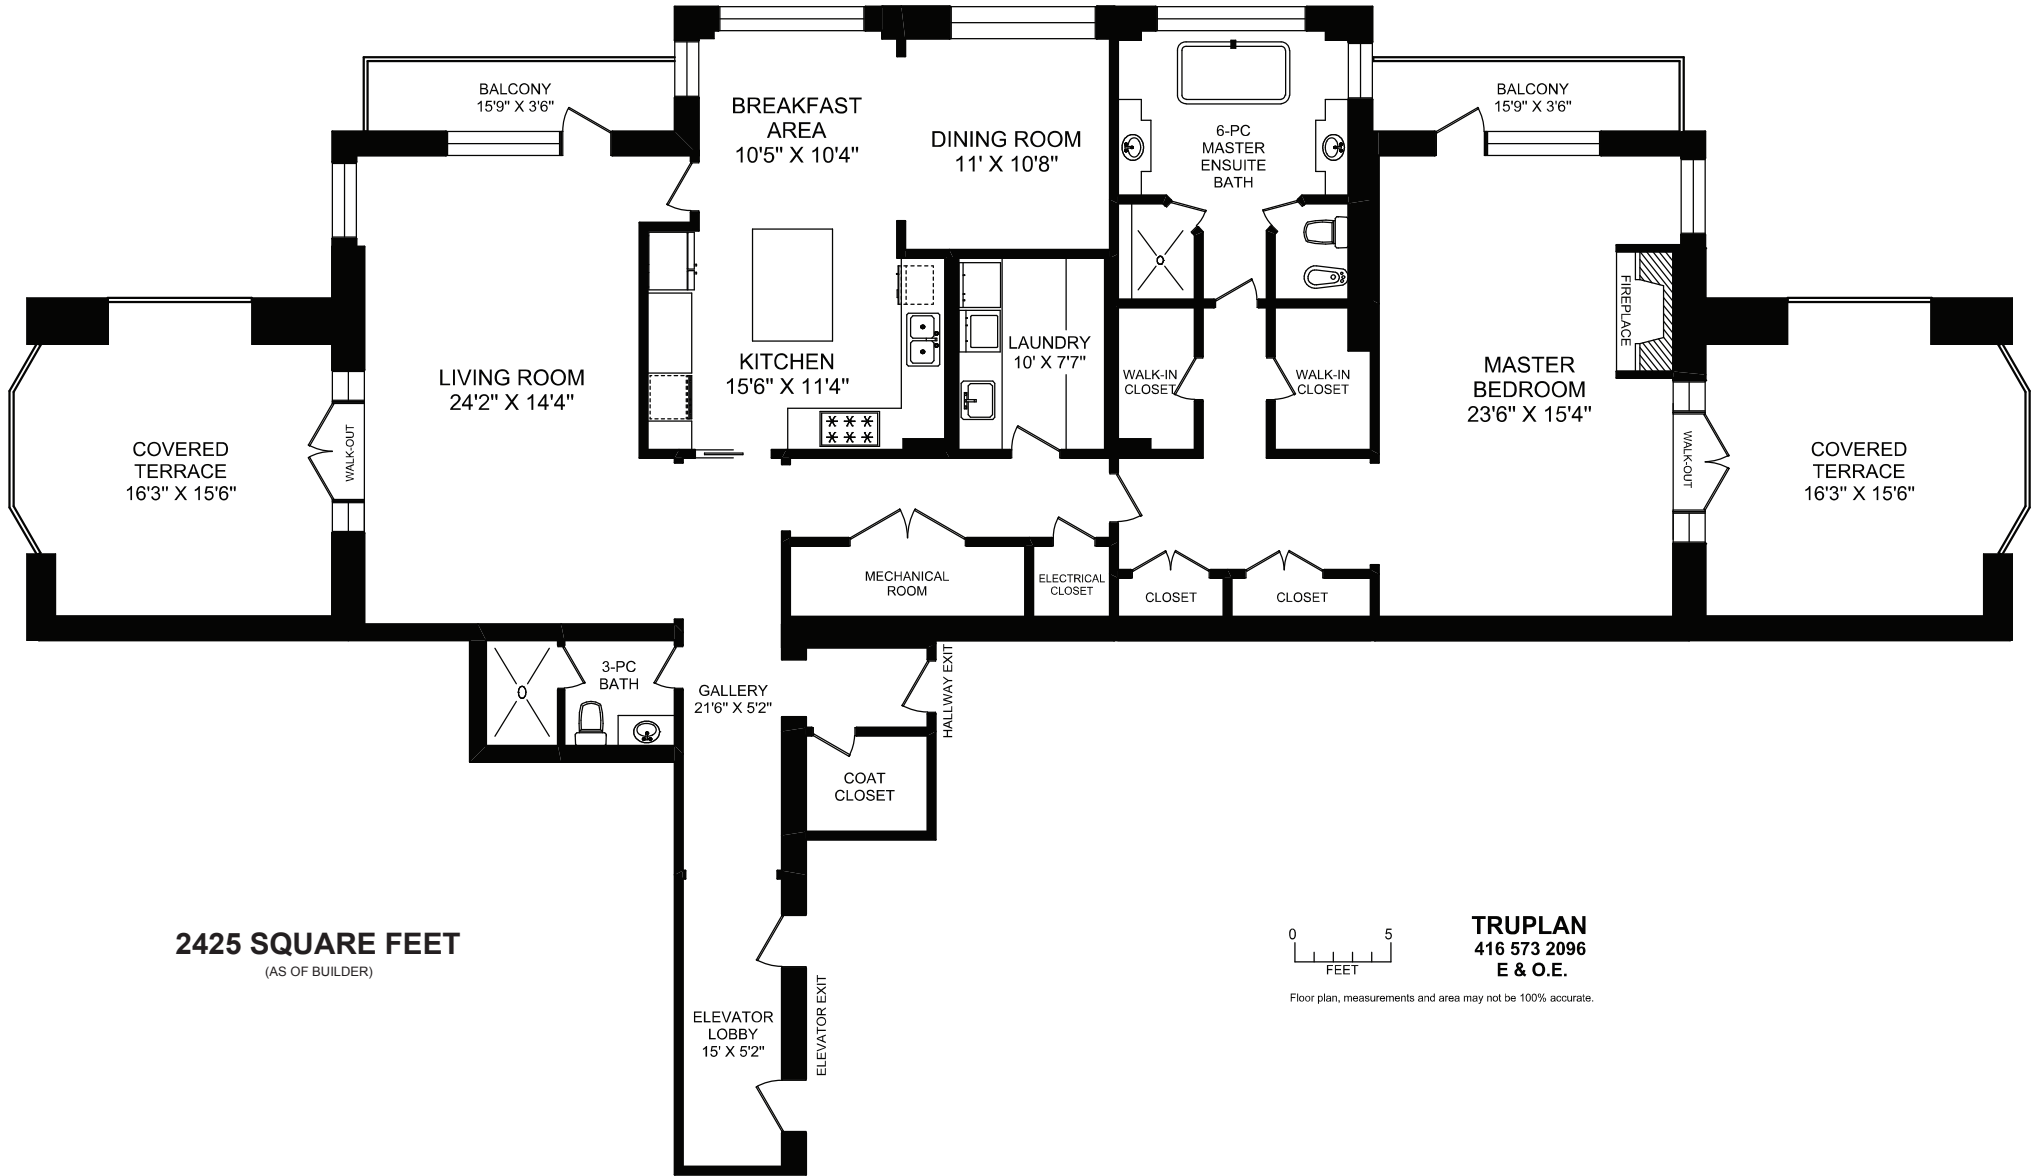

1 ST THOMAS STREET, SUITE 21B

2425 SQUARE FEET
(AS OF BUILDER)

TRUPLAN
416 573 2096
E & O.E.